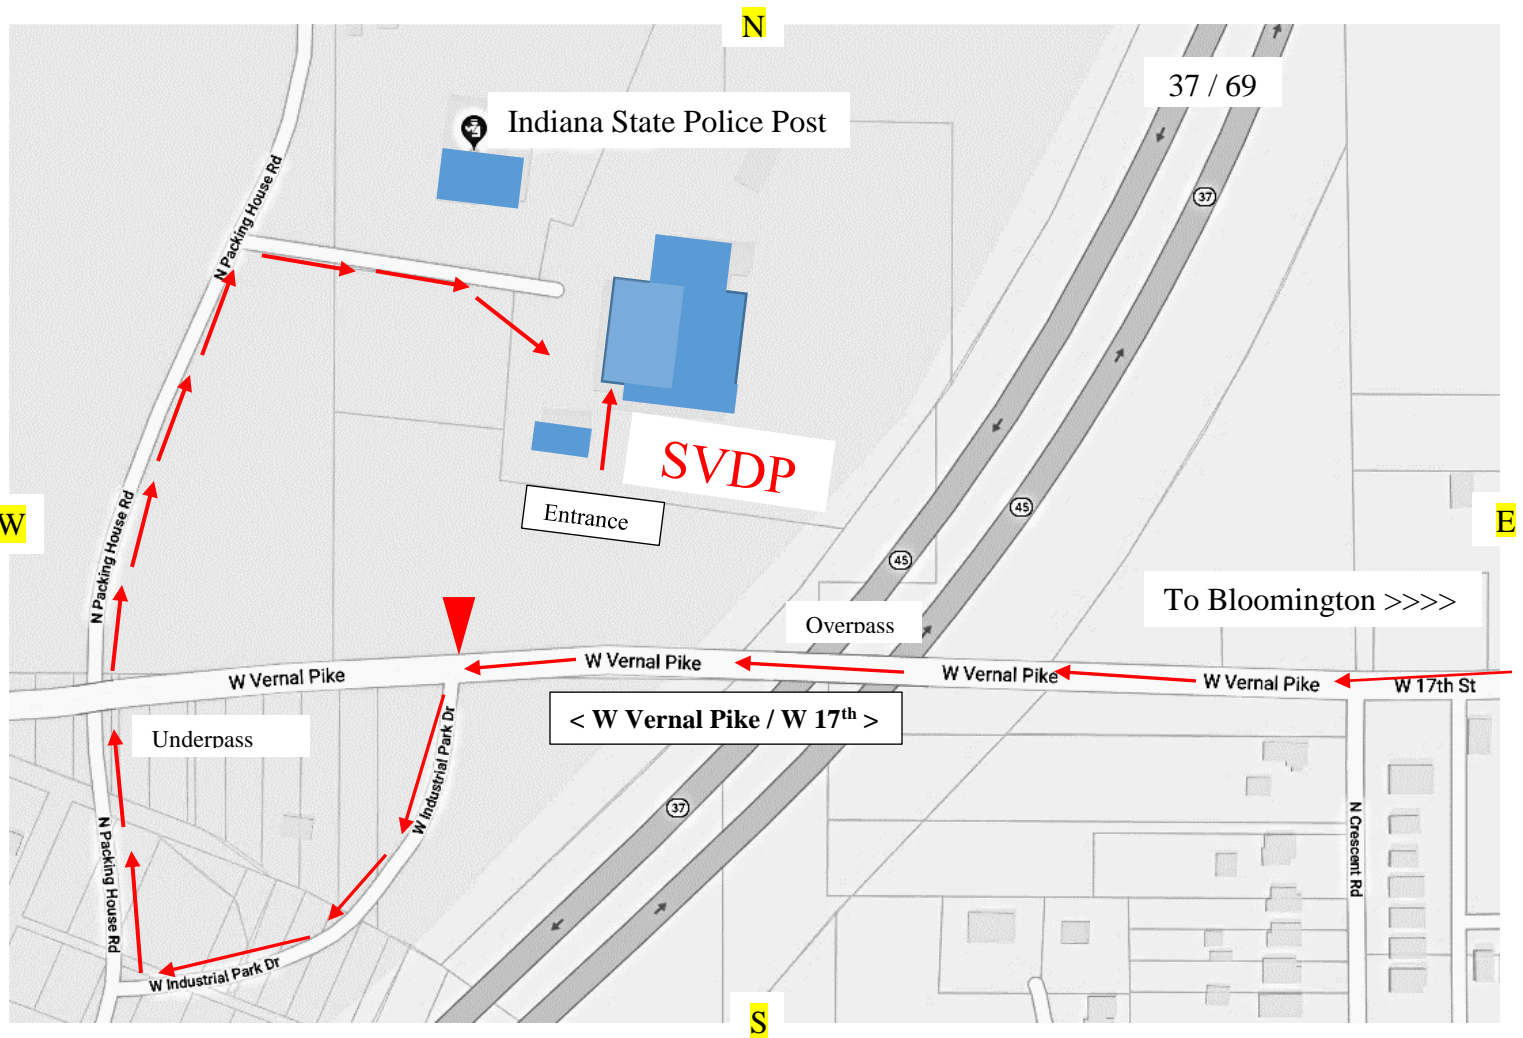

SVDP Furniture Warehouse is Located at 1999 PACKING HOUSE ROAD

Bloomington, Indiana

(off Vernal Pike W17th behind the State Police Post)

We Accept Drop Off Donations
Wed & Fri 10:00 AM to 2:00 PM
Saturdays – 8:00 AM to 11:00 AM

The entrance to our warehouse is at the right hand corner of the large building as you come into the parking lot.