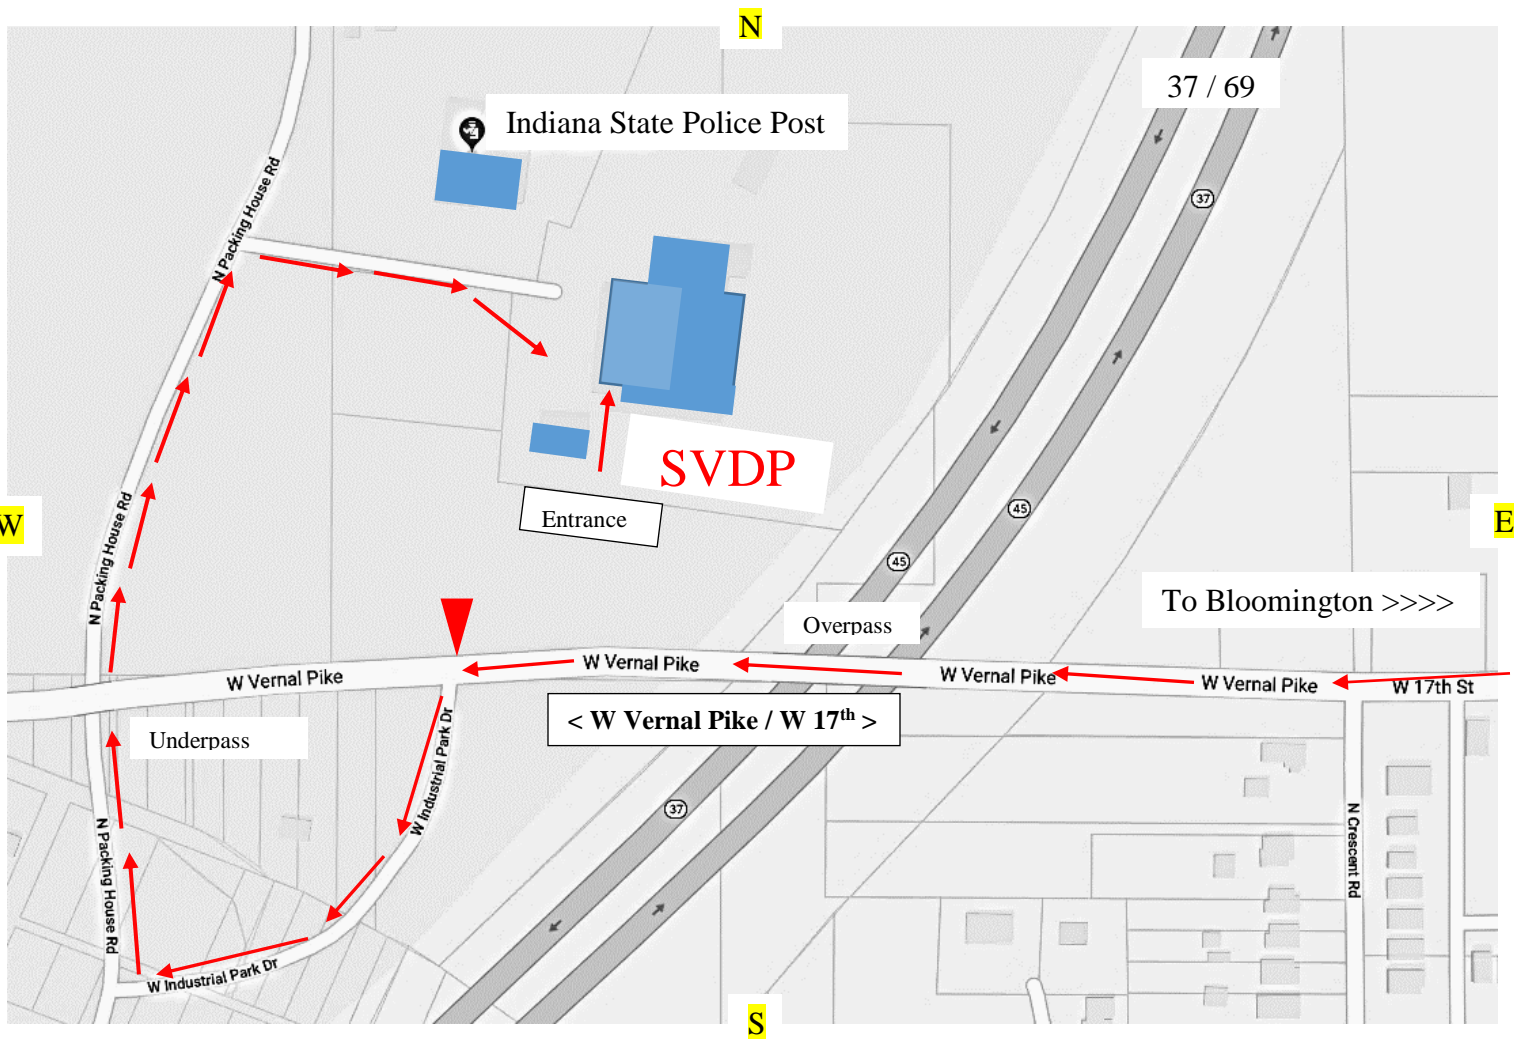

# SVDP Furniture Warehouse is Located at 1999 PACKING HOUSE ROAD Bloomington, Indiana

(off Vernal Pike W17th behind the State Police Post)

**We Accept Drop Off Donations**  
**Wednesdays and Fridays – 10 AM to 2 PM**  
**Saturdays – 8:00 AM to 10:00 AM**

**The entrance to our warehouse is at the right hand corner of the building as you come into the parking lot. Please follow signs to office once inside building.**