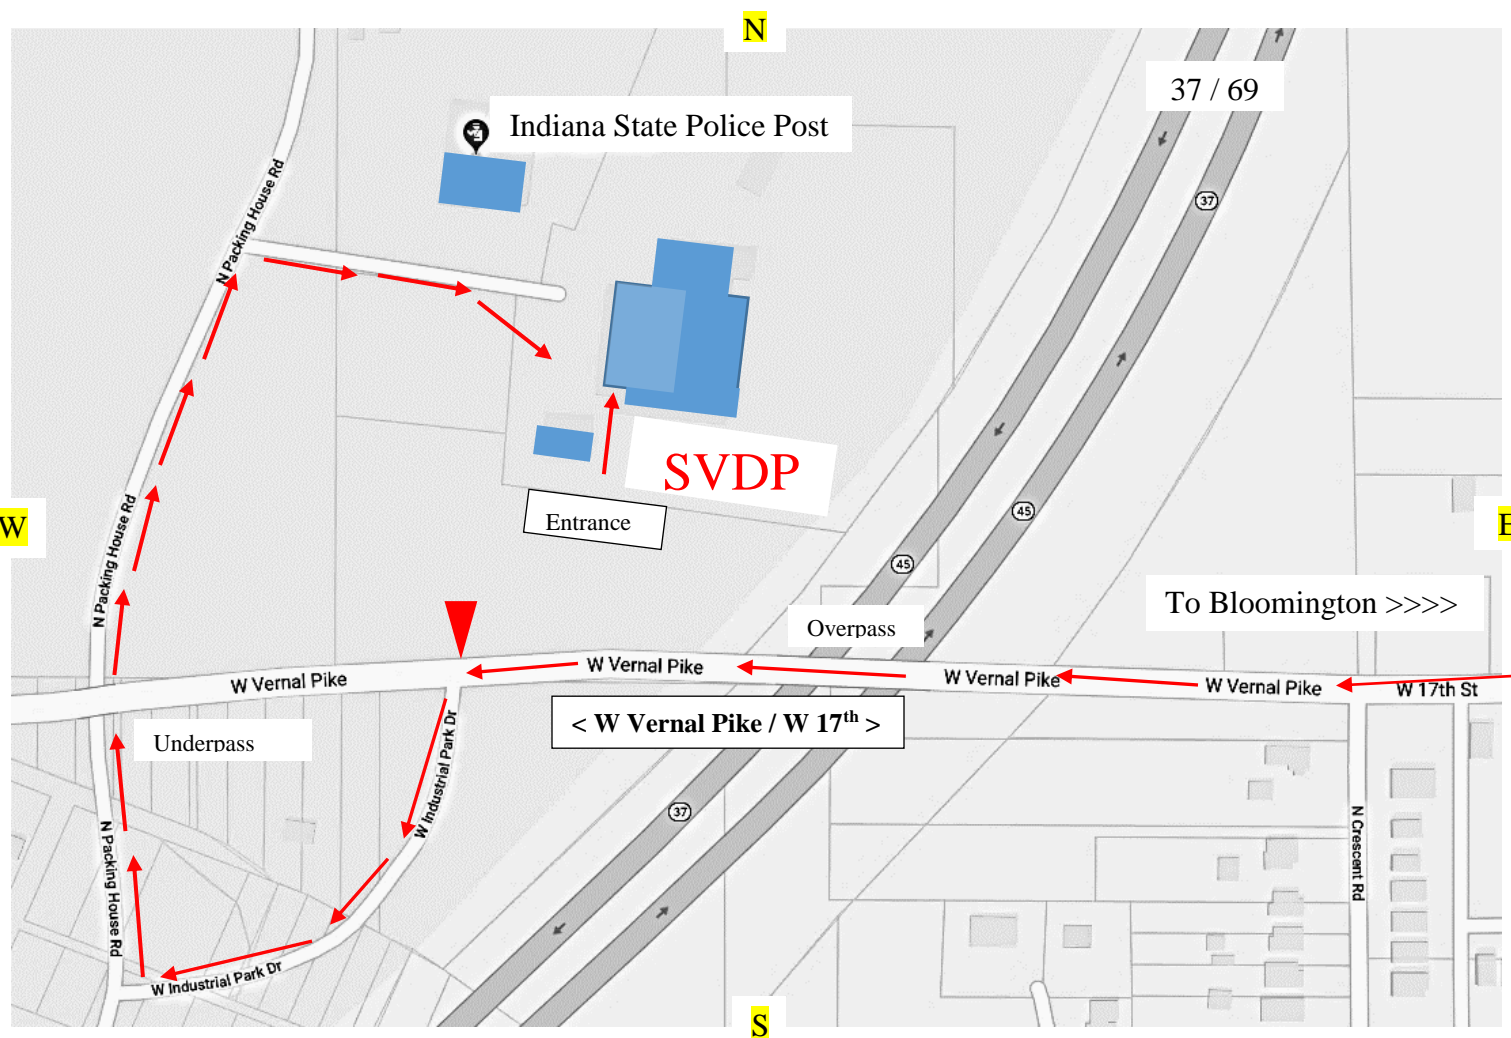

SVDP Furniture Warehouse is Located at 1999 PACKING HOUSE ROAD

Bloomington, Indiana

(off Vernal Pike W17th behind the State Police Post)

We Accept Drop Off Donations
Wednesdays & Fridays 10:30 AM to 2:00 PM
Saturdays – 8:00 AM to 11:00 AM

The entrance to our warehouse is at the right hand corner of the building as you come into the parking lot. Please follow signs to office once inside building.