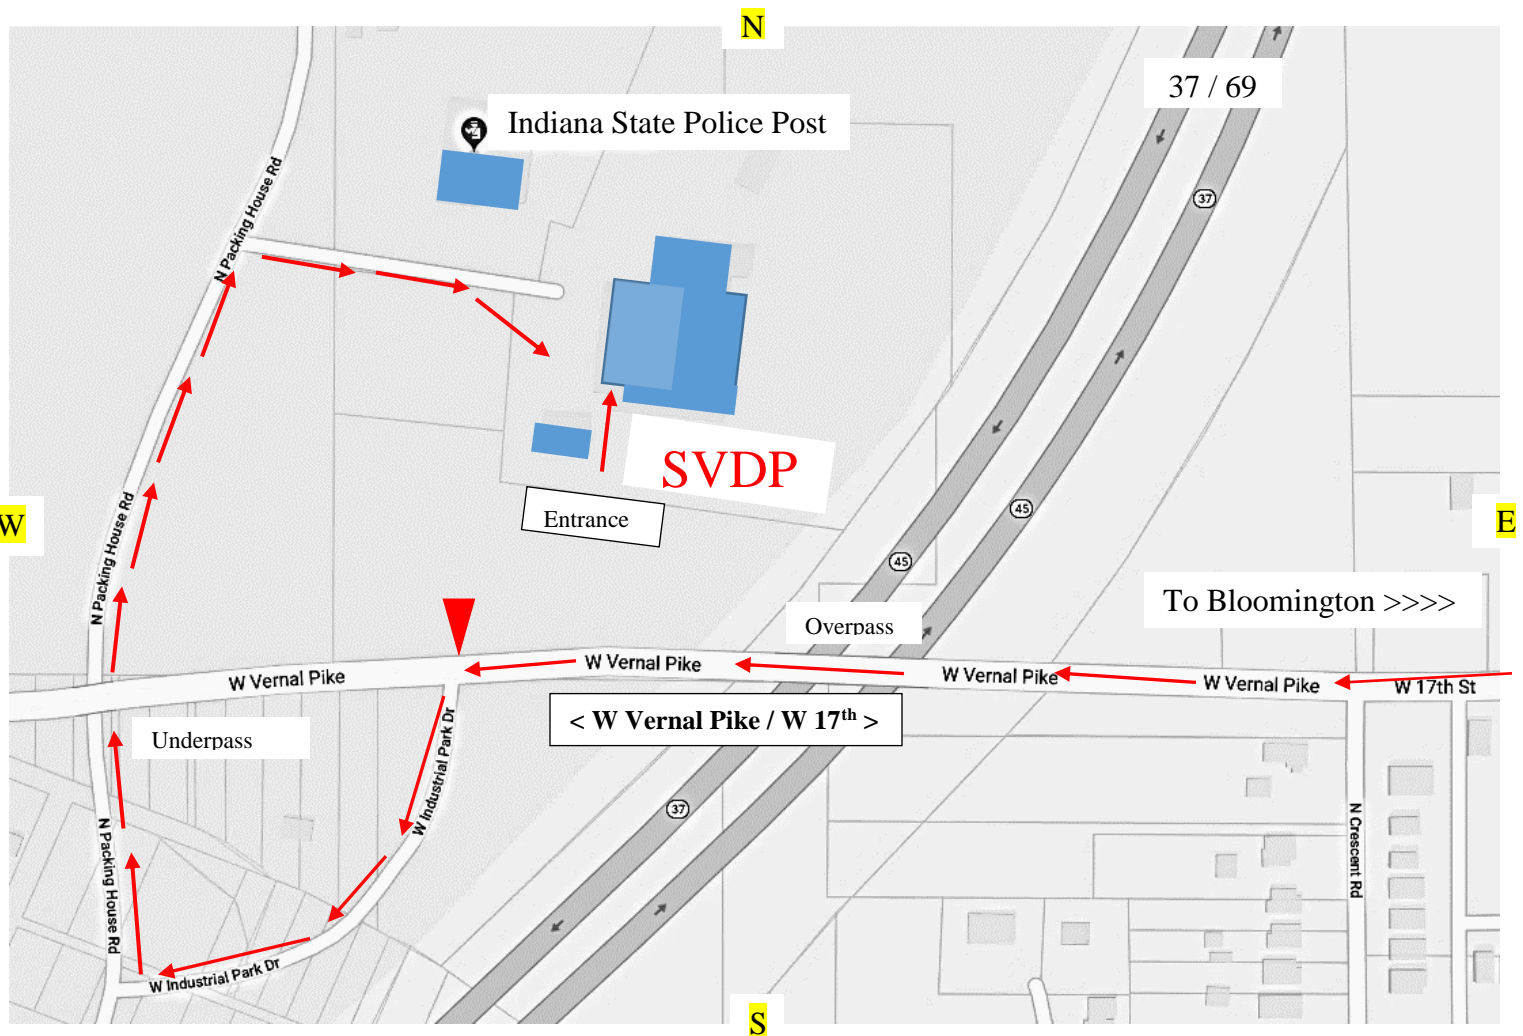

SVDP Furniture Warehouse is Located at 1999 PACKING HOUSE ROAD Bloomington, Indiana

(off Vernal Pike W17th behind the State Police Post)

We Accept Drop Off Donations

~~Wednesdays and Fridays~~ — 10 AM to Noon

Saturdays – 8:00 AM to 11:00 AM

The entrance to our warehouse is at the right hand corner of the building as you come into the parking lot. Please follow signs to office once inside building.